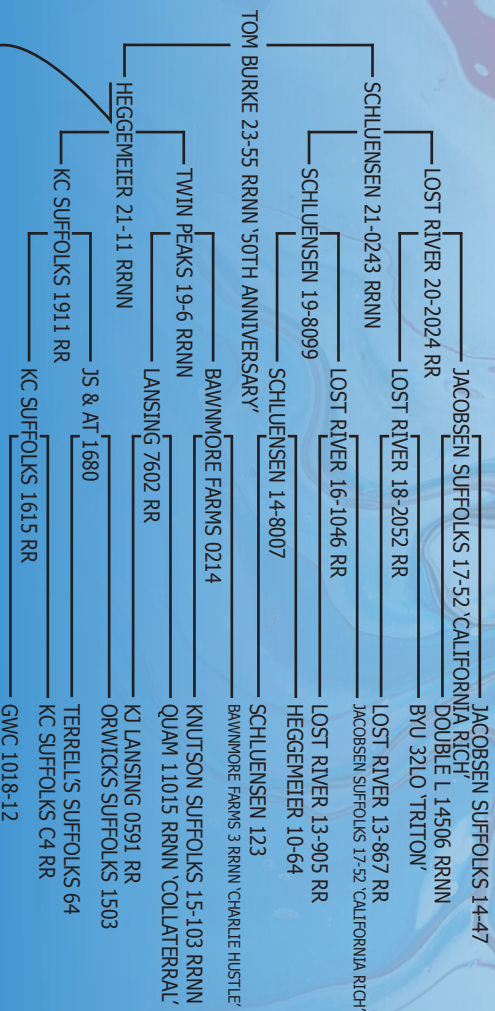

Grand Champion Ewe 2022 Kansas State Fair
Reserve Grand Champion Ewe 2022 Missouri State Fair
Member of the First Prize Pair of Yearling Ewes 2022 Missouri, Kansas & Nebraska State Fairs
Second Place Yearling Ewe 2022 Nebraska State Fair